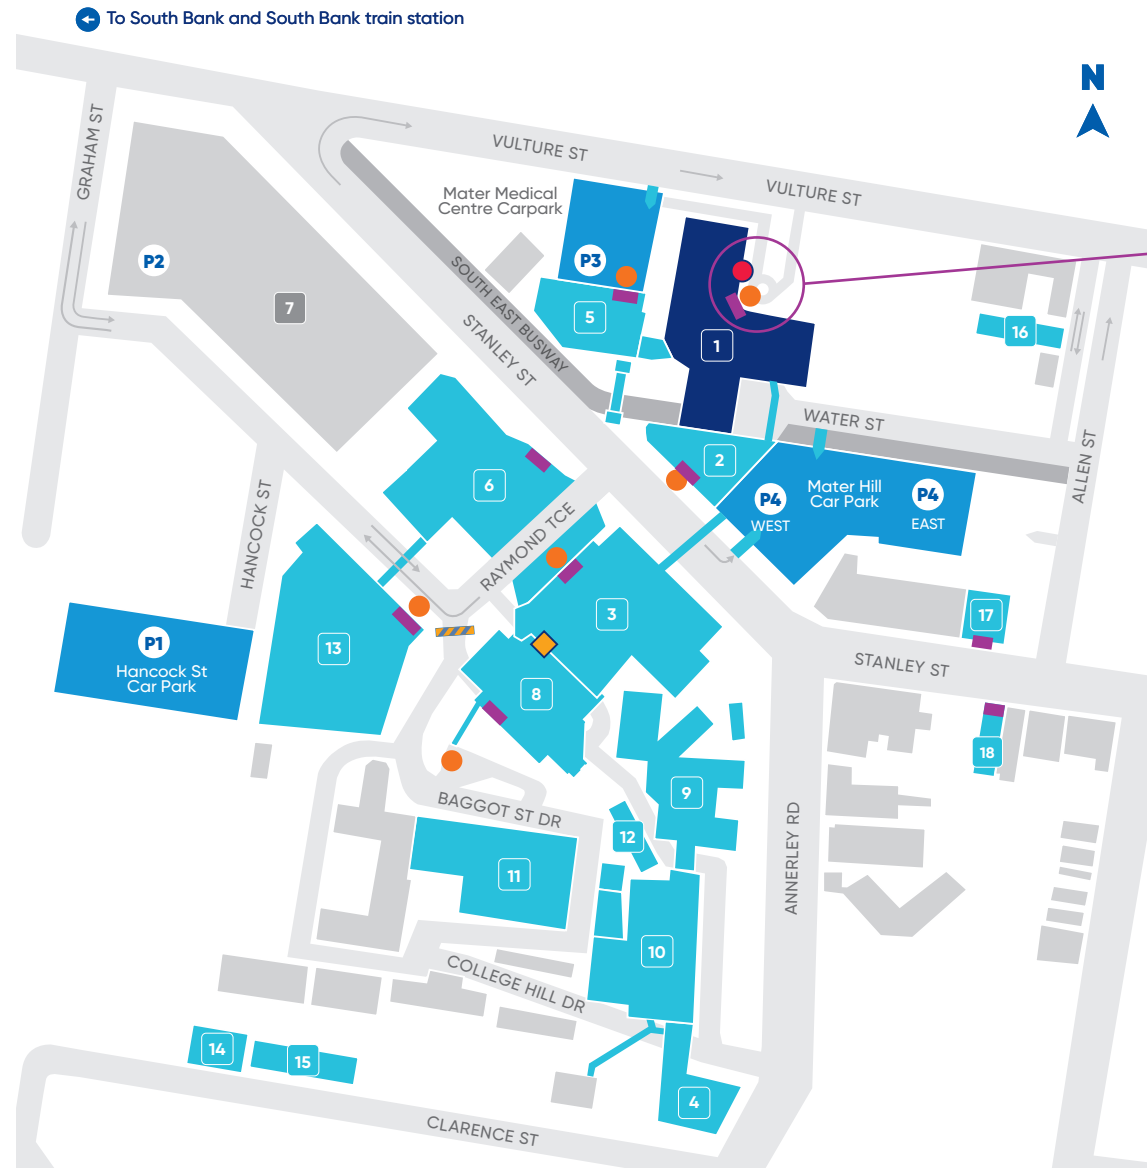

Mater Private Hospital Brisbane

South Brisbane campus

Buildings

- 1 Mater Private Hospital Brisbane
- 2 Mater Private Clinic
- 3 Mater Hospital Brisbane
- 4 Mater Private Hospital Annerley Road Campus
- 5 Mater Medical Centre
- 6 Salmon Building (including Mater Children's Private Brisbane)
- 7 Queensland Children's Hospital
- 8 Mater Mothers' Private Brisbane
- 9 Whitty Building
- 10 Potter Building
- 11 Aubigny Place
- 12 Kelly Building
- 13 Duncombe Building
- 14 Clarence Street
- 15 Reg Leonard House
- 16 Mater Hill Place
- 17 Mater Foundation
- 18 Mater Education Classrooms

Key

- Parking
- Drop off zone
- Public Emergency Care Centre
- Private Emergency Care Centre
- Security booth
- Main entrance

Mater Private Hospital Brisbane

Main entrance
301 Vulture Street
South Brisbane, Qld 4101