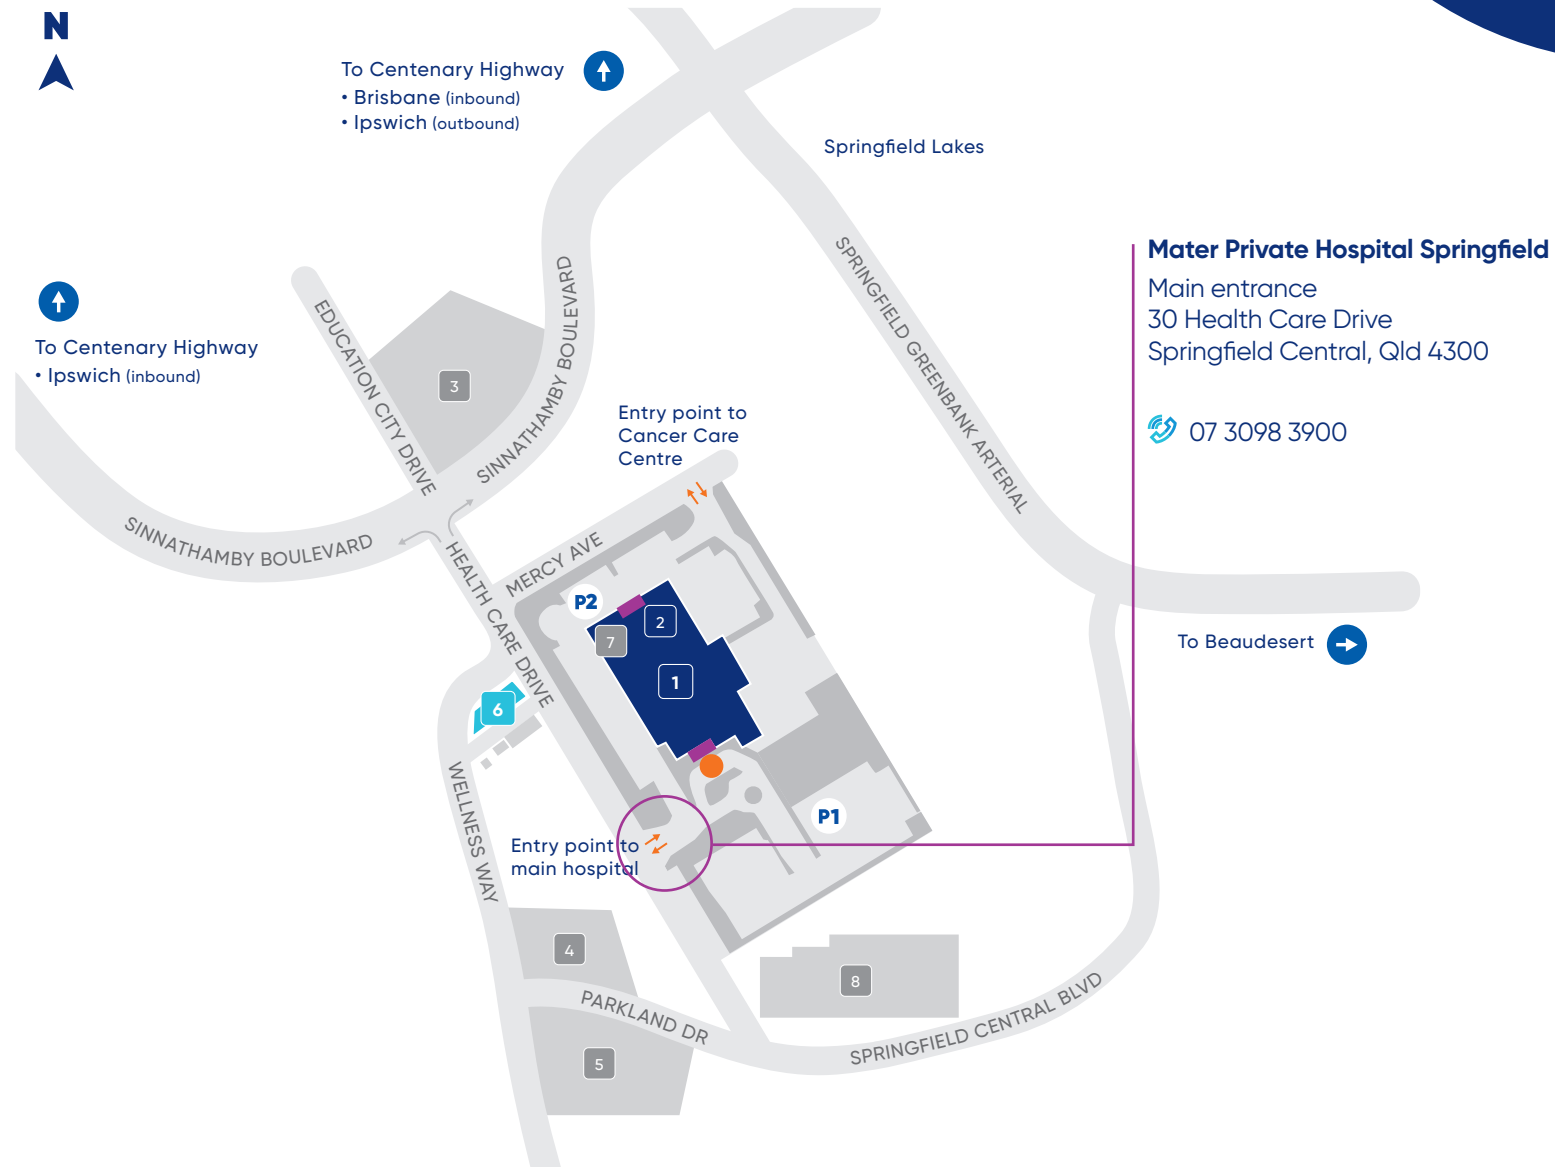

# Mater Private Hospital Springfield

Springfield campus

## Buildings

- 1 Mater Private Hospital Springfield
- 2 Mater Cancer Care Centre (MCCC) Springfield
- 3 University of Southern Queensland (USQ)
- 4 St Peters Lutheran College Springfield
- 5 Springfield Central State High School
- 6 Mater Education  
• Quest Springfield Central
- 7 Queensland X-Ray
- 8 Aveo Springfield

## Key

- P1** Hospital patient and visitor parking
- P2** MCCC Springfield patient parking
-  Drop off zone
-  Main entrance

## Mater Private Hospital Springfield

Main entrance  
30 Health Care Drive  
Springfield Central, Qld 4300

 07 3098 3900

To Beaudesert 