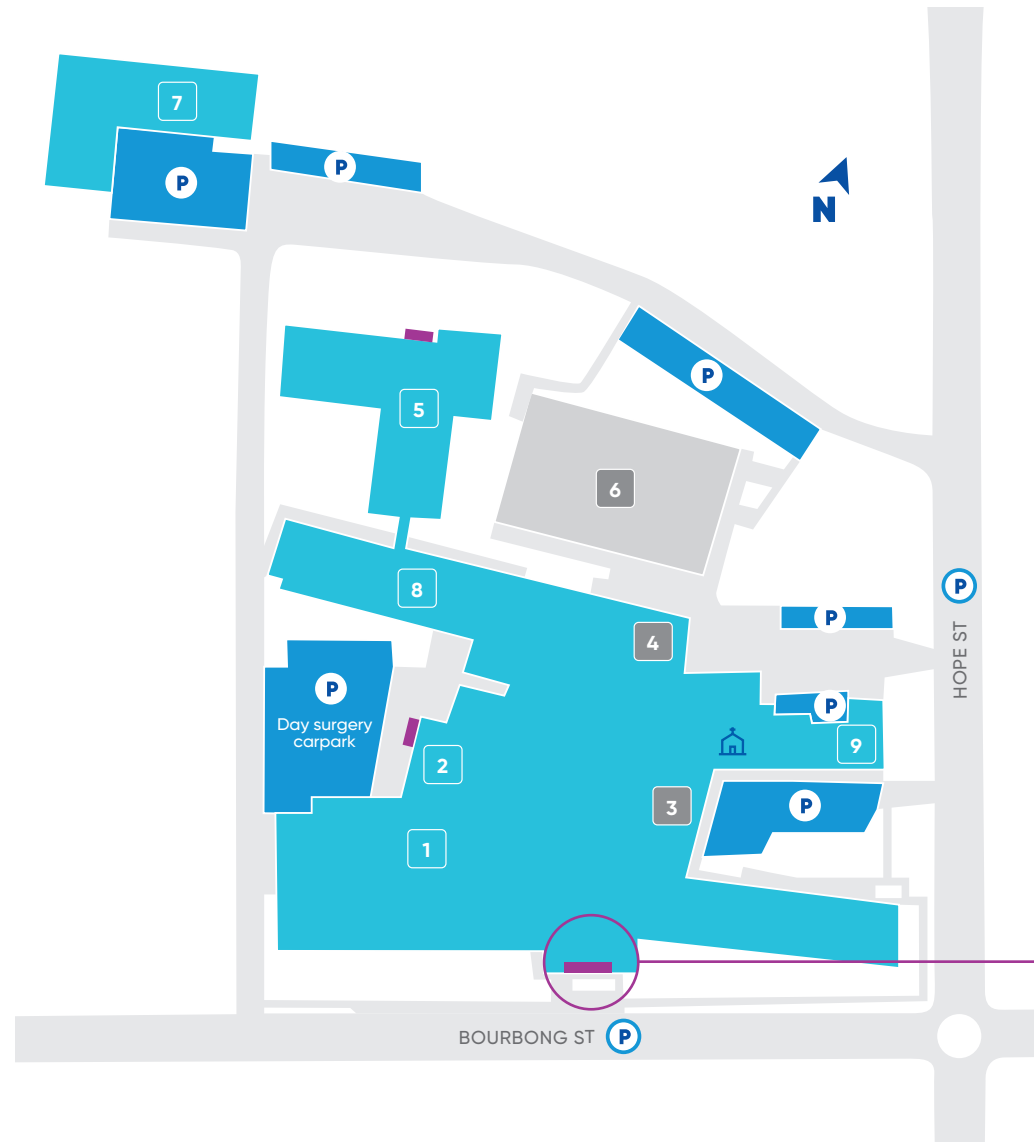

Mater Private Hospital Bundaberg

Bundaberg campus

Buildings

- 1 Mater Private Hospital Bundaberg
- 2 Day surgery
- 3 Bundaberg Radiology
- 4 QML Pathology
- 5 St Joseph's ward
- 6 Genesis
- 7 Mater House Accommodation
- 8 McAuley Ward
- 9 Rose Café

Key

-  Parking
-  On-street parking
-  Main entrance
-  Chapel

Mater Private Hospital Bundaberg

Main entrance
313 Bourbong Street
Bundaberg, Qld 4670

 07 4153 9539

 materbundaberg@mater.org.au