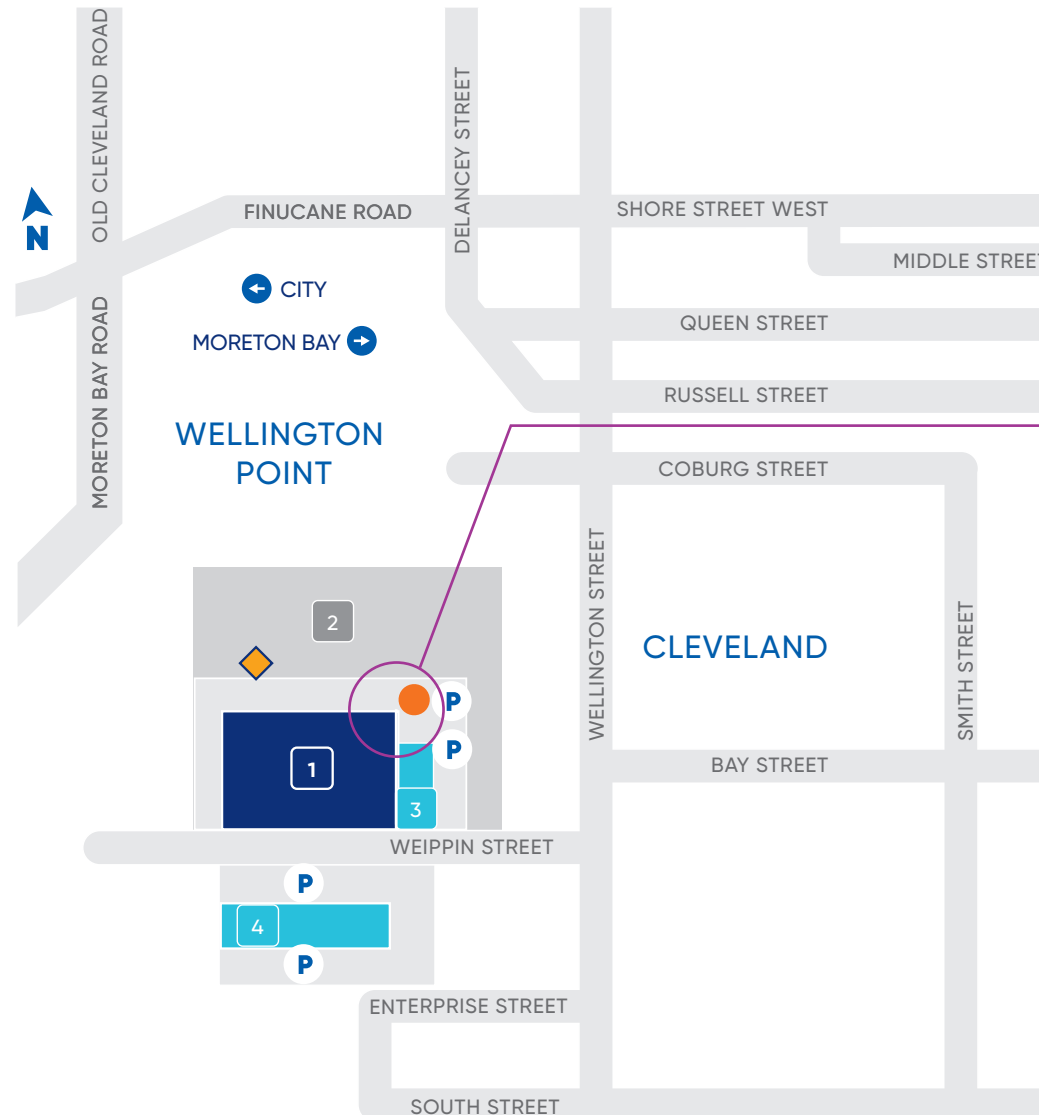

Mater Private Hospital Redland

Redland campus

Buildings

- 1 Mater Private Hospital Redland
- 1 Mater Mothers' Private Redland
- 2 Redlands Public Hospital
- 3 Mater Specialist Medical Suites
 - Mater Cancer Care Centre Redland
 - Rehabilitation Gym
 - Mater Pathology
- 4 Mater Health Centre Redland
 - Specialist suites
 - Conference room
 - Pharmacy

Key

-  Parking
-  Drop off zone
-  Emergency Department

Mater Private Hospital Redland

Main entrance
Weippin Street
Cleveland, Qld 4163

 07 3163 7444