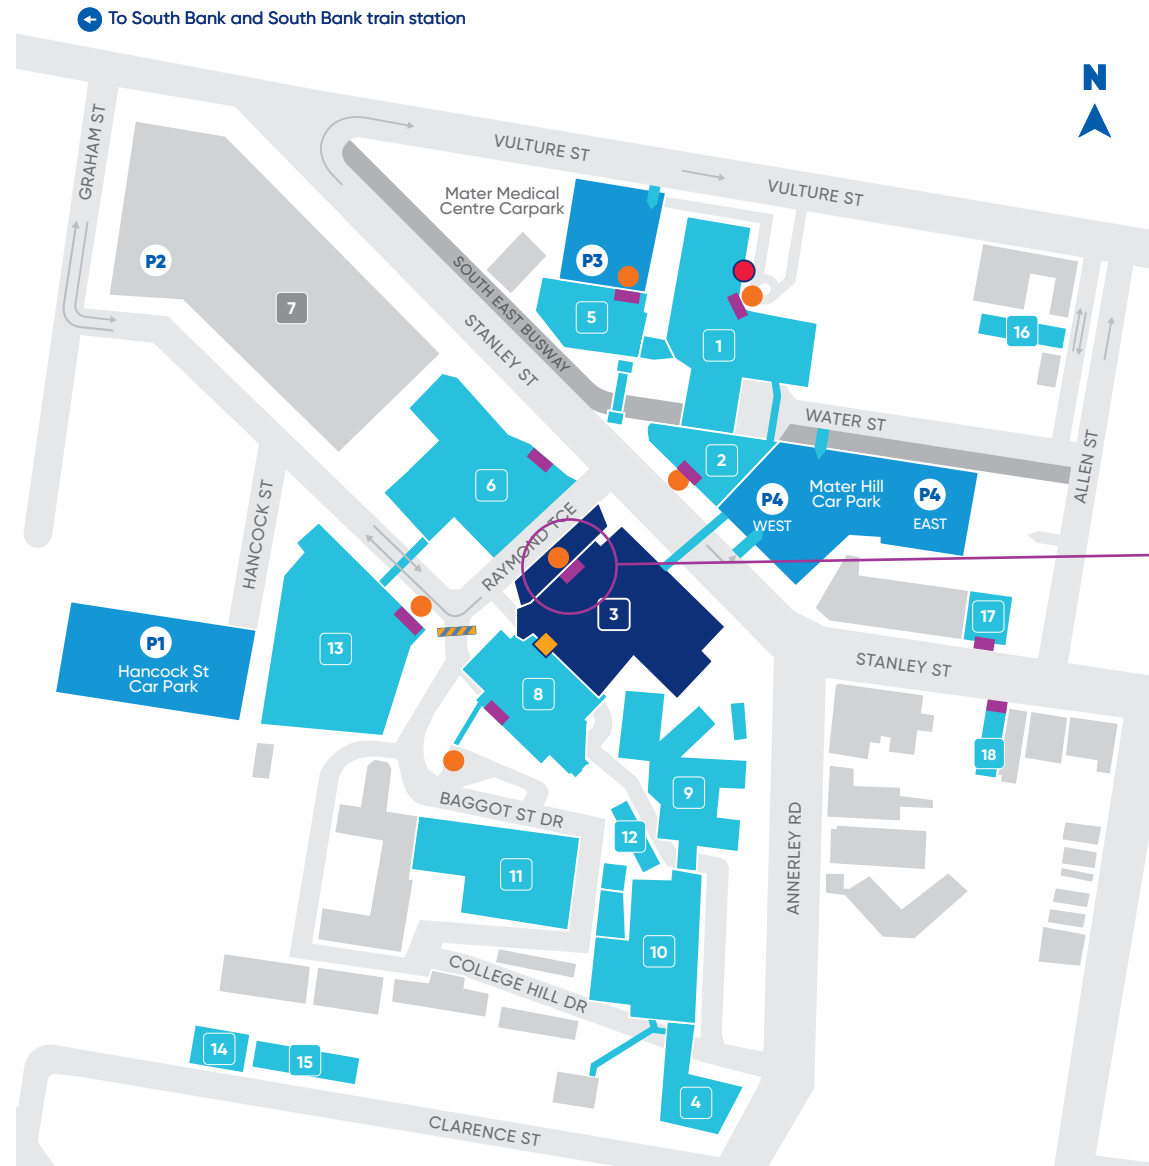

Mater Hospital Brisbane

South Brisbane campus

Buildings

- 1 Mater Private Hospital Brisbane
- 2 Mater Private Clinic
- 3 Mater Hospital Brisbane
- 4 Mater Private Hospital Annerley Road Campus
- 5 Mater Medical Centre
- 6 Salmon Building (including Mater Children's Private Brisbane)
- 7 Queensland Children's Hospital
- 8 Mater Mothers' Private Brisbane
- 9 Whitty Building
- 10 Potter Building
- 11 Aubigny Place
- 12 Kelly Building
- 13 Duncombe Building
- 14 Clarence Street
- 15 Reg Leonard House
- 16 Mater Hill Place
- 17 Mater Foundation
- 18 Mater Education Classrooms

Key

- Parking
- Drop off zone
- Public Emergency Care Centre
- Private Emergency Care Centre
- Security booth
- Main entrance

Mater Hospital Brisbane
 Main entrance
 Raymond Terrace
 South Brisbane, Qld 4101